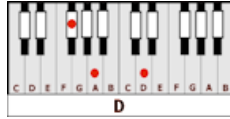

MARY JANE'S LAST DANCE – Tom Petty (Am)

GUITAR / KEYBOARD CHORDS:

Am = xo221o

G = 320003

D = xx0232

Em = o22000

A = xo222o

INTRO: (guitar only) **Am - G - D - Am** **Am - G - D - Am**
 (everyone) **Am - G - D - Am** **Am - G - D - Am**

Am **G** **D** **Am**
 She grew up in a Indiana town.. had a good lookin' momma.. who never was around
Am **G** **D** **Am**
 But she grew up tall and she grew up right.. with them Indiana boys on an Indiana night

BRIDGE: **Am - G - D - Am** **Am - G - D - Am**

Am **G** **D** **Am**
 Well she moved down here at the age of eighteen.. she blew the boys away, it was more than
 they'd seen
Am **G** **D** **Am**
 I was introduced and we both started groovin'.. She said "I dig ya baby but I got to keep
 movin'"