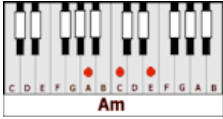

MARY JANE'S LAST DANCE – Tom Petty (Am)

GUITAR / KEYBOARD CHORDS:

Am = xo221o

G = 320003

D = xx0232

Em = o22000

A = xo222o

INTRO: (guitar only) **Am - G - D - Am** **Am - G - D - Am**
 (everyone) **Am - G - D - Am** **Am - G - D - Am**

Am **G** **D** **Am**
 She grew up in a Indiana town.. had a good lookin' momma.. who never was around
Am **G** **D** **Am**
 But she grew up tall and she grew up right.. with them Indiana boys on an Indiana night

BRIDGE: **Am - G - D - Am** **Am - G - D - Am**

Am **G** **D** **Am**
 Well she moved down here at the age of eighteen.. she blew the boys away, it was more than
 they'd seen
Am **G** **D** **Am**
 I was introduced and we both started groovin'.. She said "I dig ya baby but I got to keep
 movin'"